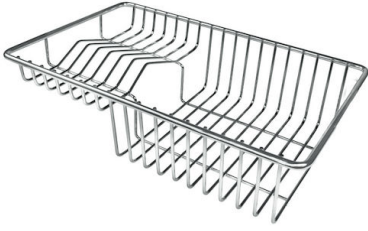

Graters kit with ring-holder and food collection tray
8159 101

* only in combination with the accessory 8100 627 or 8644 101

HDPE + Black Twin chopping board
8100 627

HPDE Twin chopping board
8644 101

Kit bowl Ø30 cm with bamboo support
8200 601

Kit multi-bowl
8100 628

Knives-holder
8100 030

* only in combination with the accessory 8100 621 or 8100 626

Stainless steel perforated tray
8151 000

* only in combination with the accessory 8100 627 or 8644 101

Stainless steel plate rack

8100 303

* only in combination with the accessory
8100 627 or 8644 101

Steel tray

1778 000

* only in combination with the accessory
8200 601

Walnut-wood chopping board

8642 000