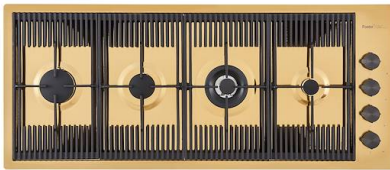

RECOMMENDED PAIRINGS

Cooker hob Milanello Gold

7681 009