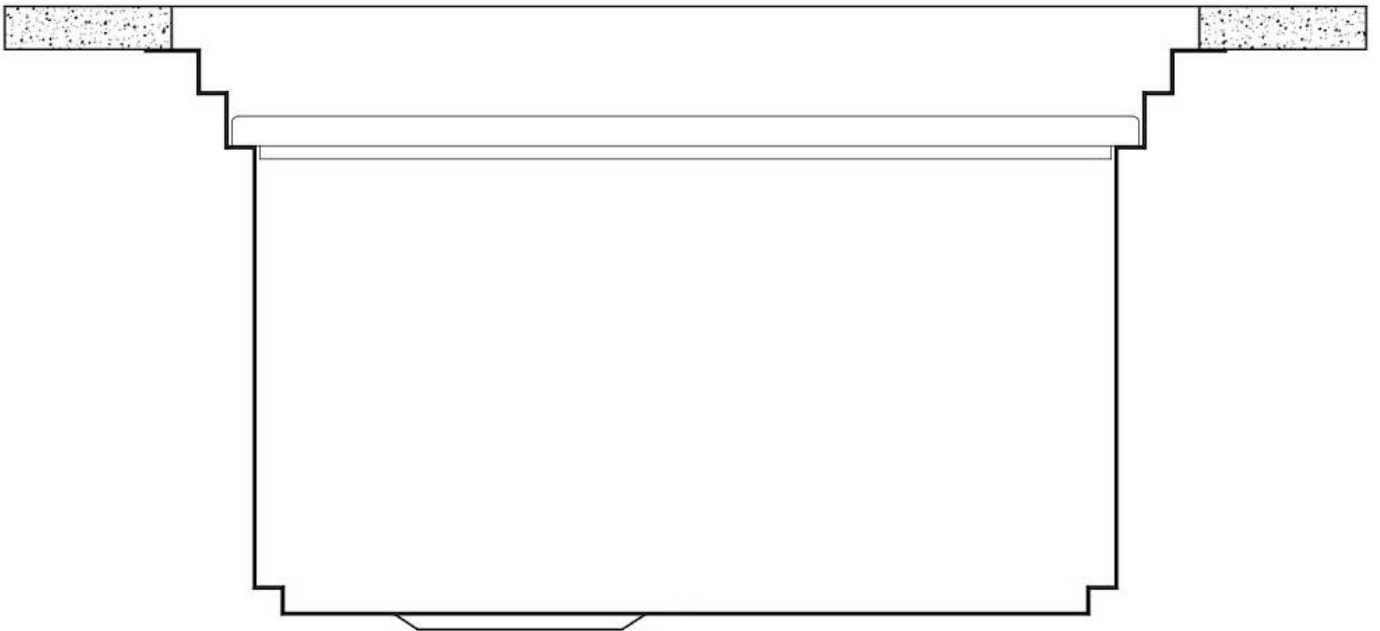

Happy Hour Level 3

Compatible accessories/Accessori compatibili:

8644	101
8153	100
8631	300
8200	002
8200	601
8100	623
8100	624