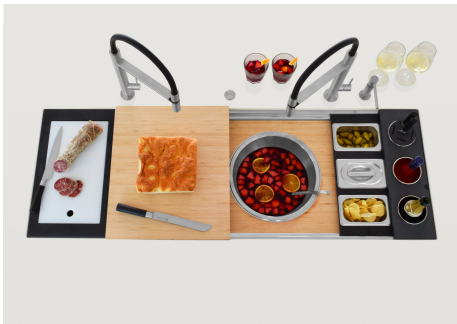

TECHNICAL DATA

Happy Hour Optional accessories / Accessori opzionali

The "rails" system makes it possible to use a combination of numerous accessories. Grids, chopping boards, utensils' ranging system, bowls and containers of different dimensions can be alternated in the workspace with a simple gesture, and can easily be stacked, in order to be on hand at all times.

Happy Hour Level 4

Compatible accessories/Accessori compatibili:

8100 600

GALLERY

EQUIPMENT

Bamboo chopping board
8200 002

Black grid
8100 600

OPTIONAL ACCESSORIES