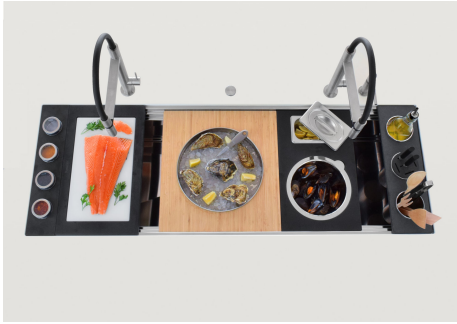

Happy Hour Level 4

Compatible accessories/Accessori compatibili:

8100 600

GALLERY

EQUIPMENT

Bamboo chopping board
8200 002

Black grid
8100 600

OPTIONAL ACCESSORIES

2 Bowls set
8100 623

3 Bottles-holder set
8100 621

3 Bottles-holder set
8100 626

3 Bowls set
8100 622

3 Bowls set
8100 624

4 Spices-holder set
8100 620

4 Spices-holder set
8100 625

Glass chopping board
8631 300